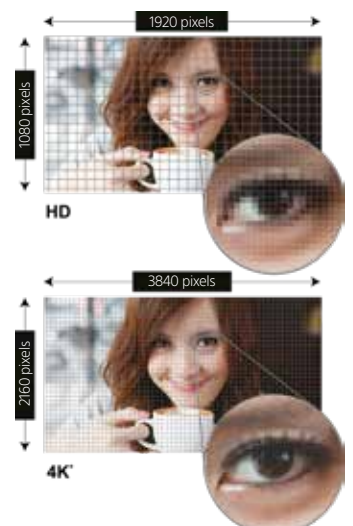

4K image resolution (3840 x 2160 pixels)

4K offers four times the detail of Full HD, with a resolution of over 8 million pixels bringing extra clarity to corporate display, education and digital signage applications.